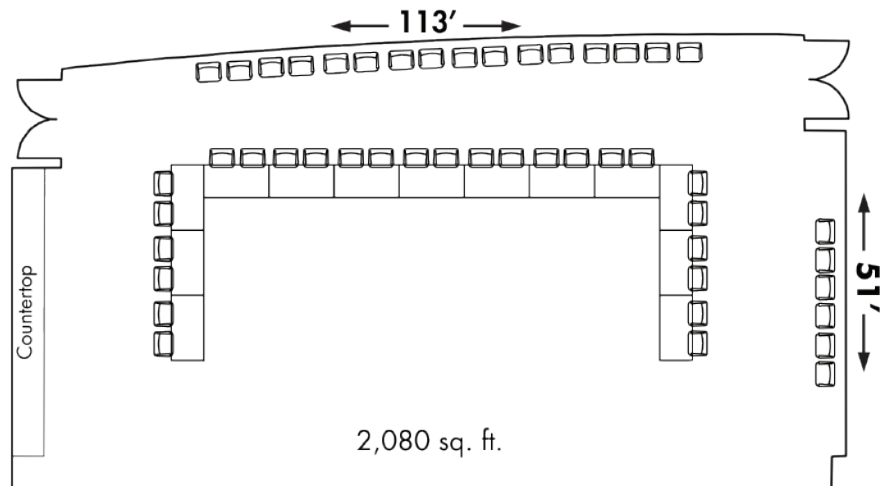

Noble Energy Conference Room #246

Capacity 45 conference style
(horseshoe or hollow square)
80 in 8-person squares

AV Wireless handheld microphone
2 projectors with drop-down screens
Podium which includes:
Laptop connections (VGA/Audio)
Hard-wired microphone
Speaker timer
Light

Furnishings Black-out blinds
5' rectangular tables
44 conference chairs
*Additional chairs available
on request*
18' counter with cabinets

For room use, contact us at
832-369-9295, ConferenceCenter@houstonfoodbank.org